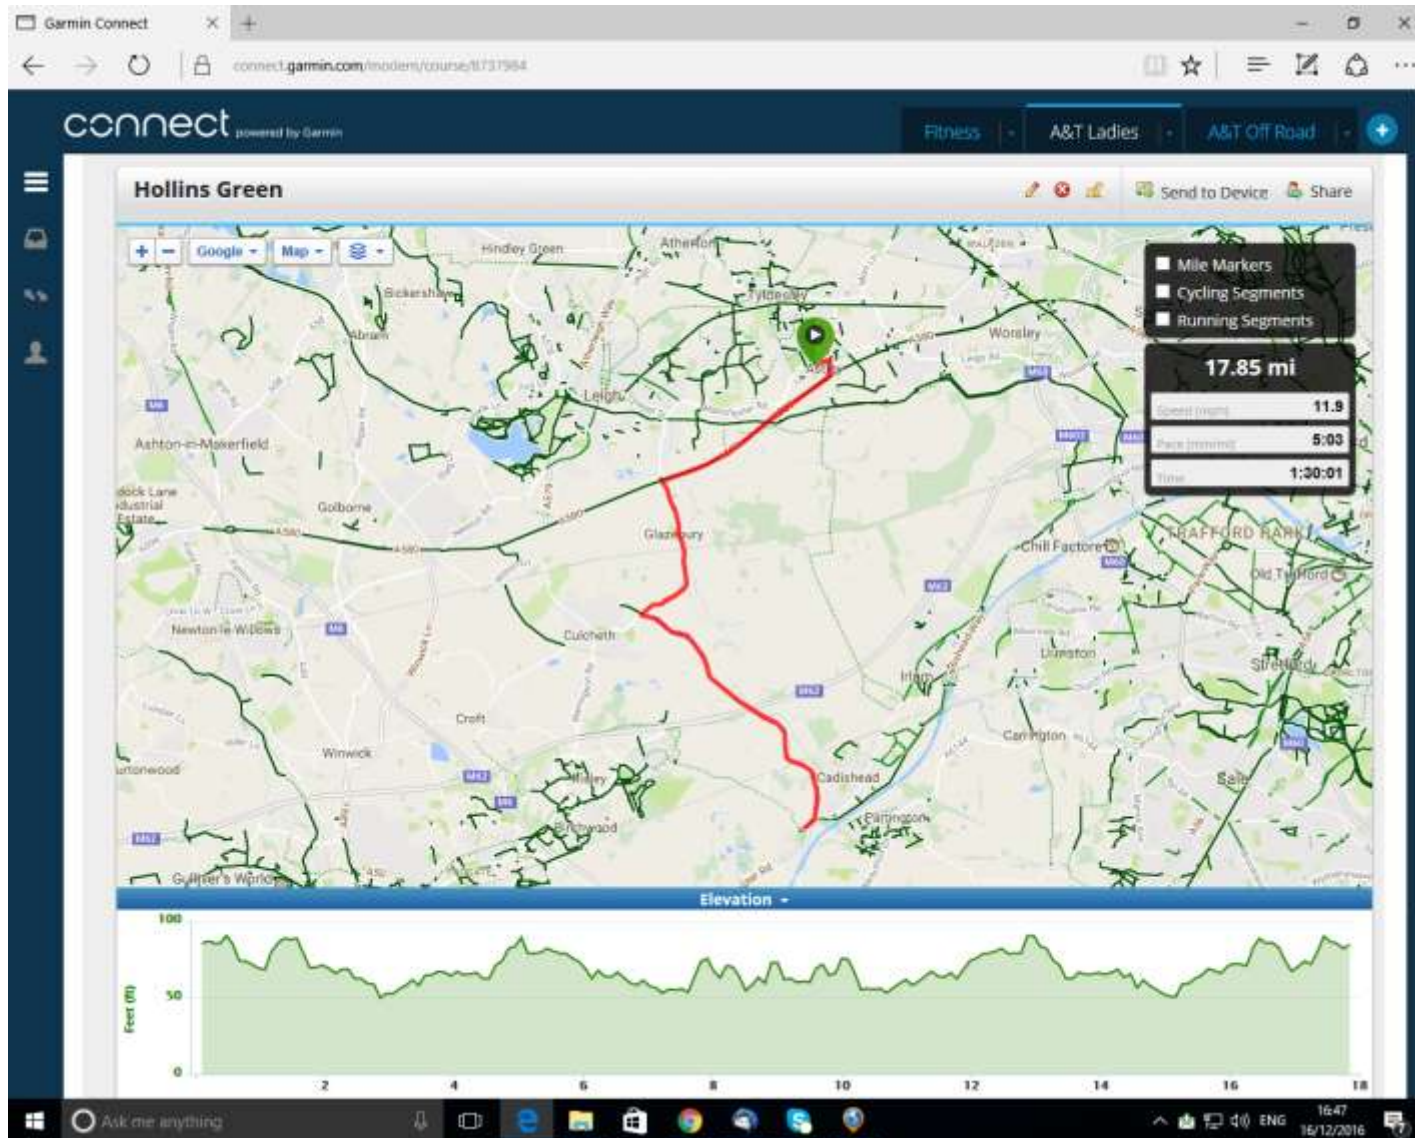

ASTLEY TO IRLAM STATION & RETURN (ROAD)

ASTLEY TO ASTLEY MOSS & LOWTON & RETURN (Bull's Head)

ASTLEY TO ATHERTON / WESTHOUGHTON / LITTLE HULTON CIRCULAR & RETURN (Bull's Head)

ASTLEY TO BURTONWOOD & RETURN (Bull's Head to Woody's Cafe)

ASTLEY TO DUNHAM MASSEY & RETURN (Bull's Head to Hall & Gardens)

ASTLEY TO GLAZEBURY / RAINFORD CIRCULAR & RETURN (Bull's Head)

ASTLEY TO GREAT BUDWORTH & RETURN (Bull's Head to George & Dragon)

ASTLEY TO HOLLINS GREEN & RETURN (Bull's Head to Black Swan)

ASTLEY TO LOWTON / CROFT CIRCULAR & RETURN (Bull's Head)

ASTLEY TO LOWTON / CULCHETH CIRCULAR & RETURN (Bull's Head)

ASTLEY TO LYMM & RETURN (Bull's Head to Dam)

ASTLEY TO MARTON & RETURN (Bull's Head to Chapeau Cafe)

ASTLEY TO MOBBERLEY & RETURN (Bull's Head to Barnshaw Smithy)