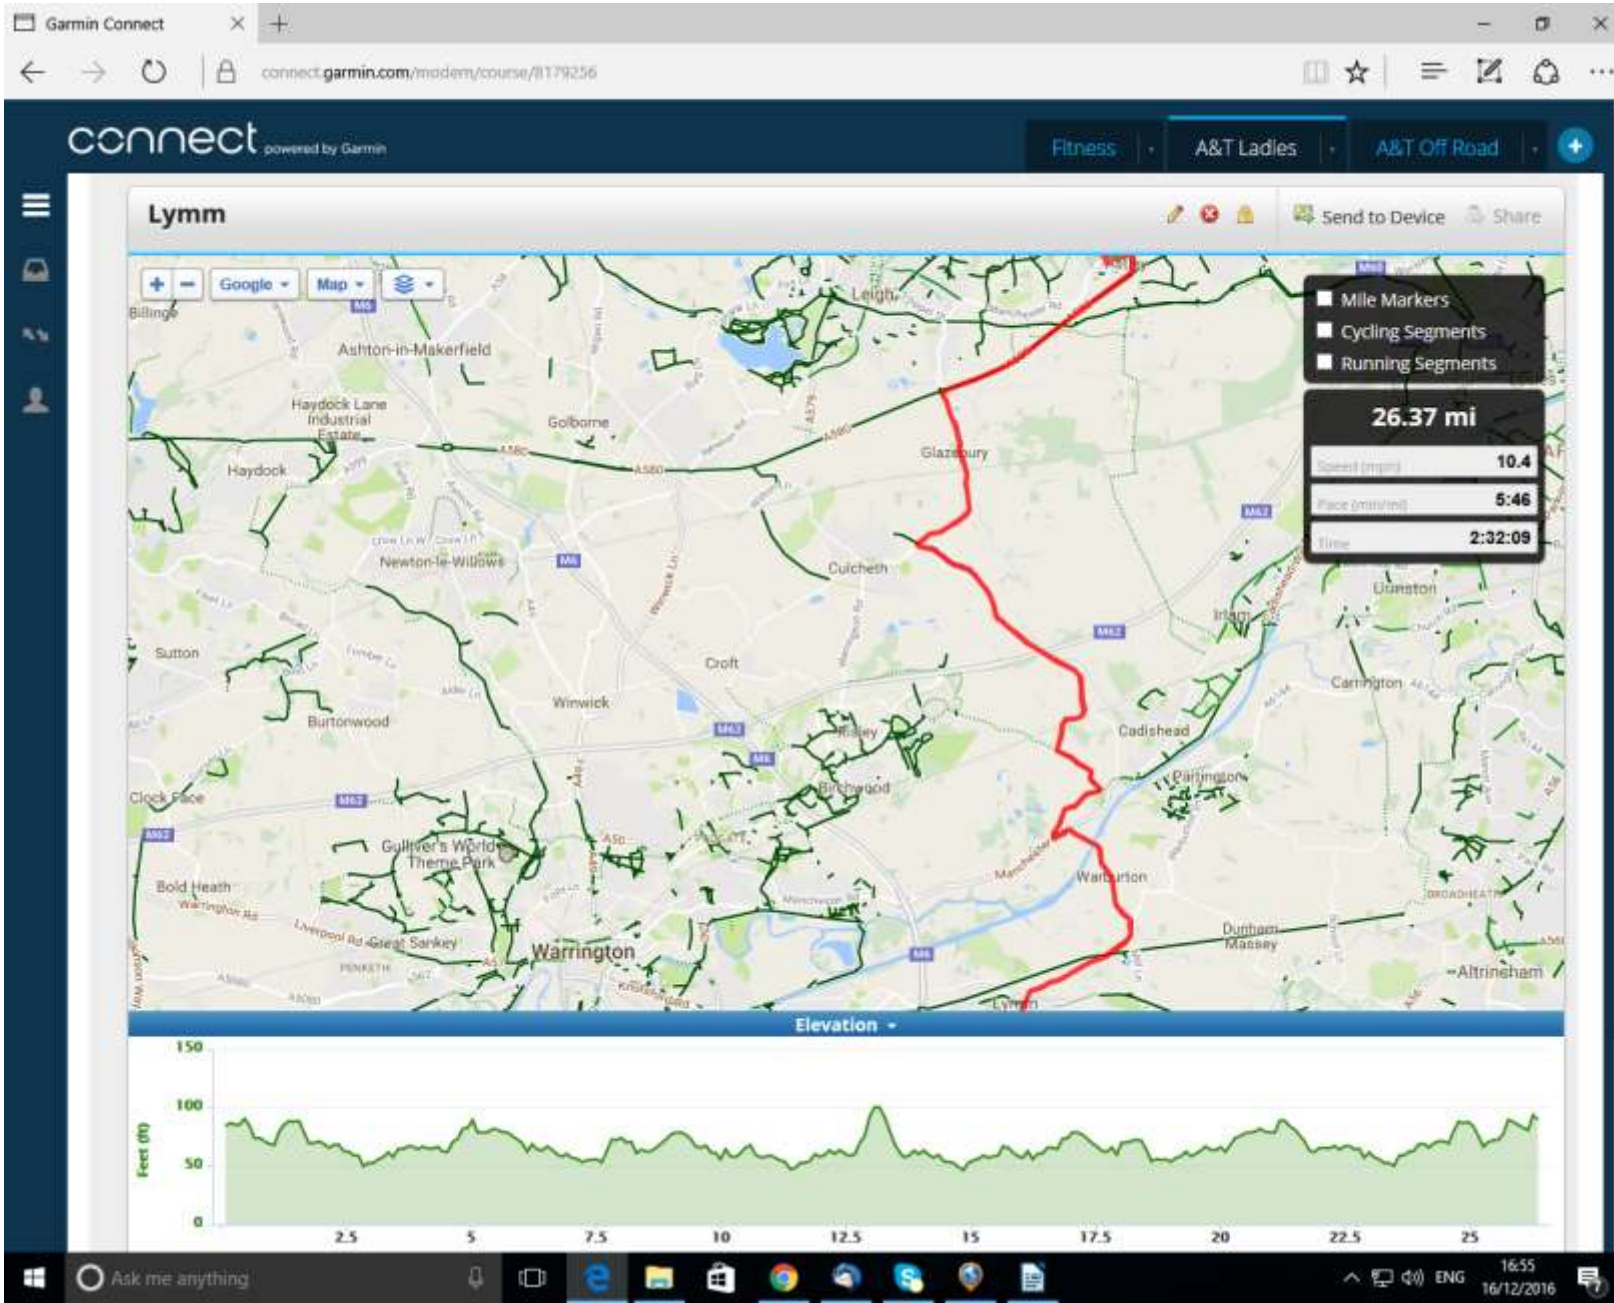

ASTLEY TO IRLAM STATION & RETURN (ROAD)

ASTLEY TO ASTLEY MOSS & LOWTON & RETURN (Bull's Head)

ASTLEY TO ATHERTON / WESTHOUGHTON / LITTLE HULTON CIRCULAR & RETURN (Bull's Head)

ASTLEY TO BURTONWOOD & RETURN (Bull's Head to Woody's Cafe)

ASTLEY TO DUNHAM MASSEY & RETURN (Bull's Head to Hall & Gardens)

ASTLEY TO GLAZEBURY / RAINFORD CIRCULAR & RETURN (Bull's Head)

ASTLEY TO GREAT BUDWORTH & RETURN (Bull's Head to George & Dragon)

ASTLEY TO HOLLINS GREEN & RETURN (Bull's Head to Black Swan)

ASTLEY TO LOWTON / CROFT CIRCULAR & RETURN (Bull's Head)

ASTLEY TO LOWTON / CULCHETH CIRCULAR & RETURN (Bull's Head)

ASTLEY TO LYMM & RETURN (Bull's Head to Dam)

ASTLEY TO MARTON & RETURN (Bull's Head to Chapeau Cafe)

ASTLEY TO MOBBERLEY & RETURN (Bull's Head to Barnshaw Smithy)