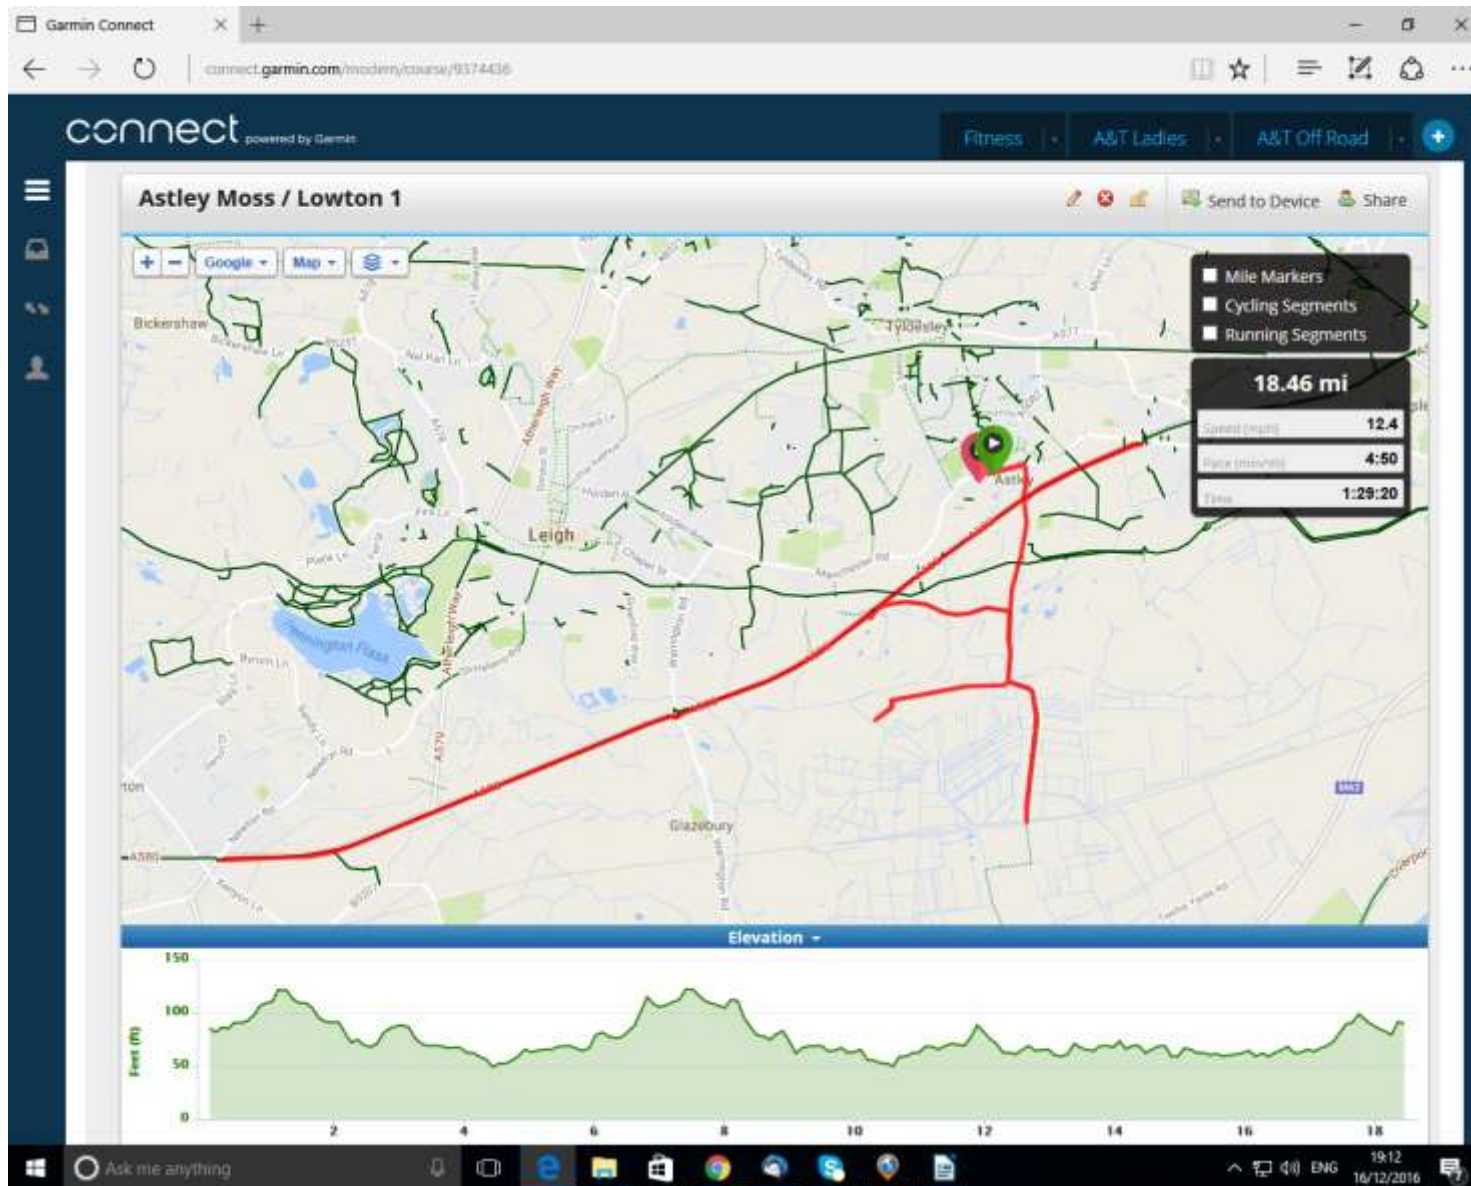

ASTLEY TO IRLAM STATION & RETURN (ROAD)

ASTLEY TO ASTLEY MOSS & LOWTON & RETURN (Bull's Head)

ASTLEY TO ATHERTON / WESTHOUGHTON / LITTLE HULTON CIRCULAR & RETURN (Bull's Head)

ASTLEY TO BURTONWOOD & RETURN (Bull's Head to Woody's Cafe)

ASTLEY TO DUNHAM MASSEY & RETURN (Bull's Head to Hall & Gardens)

ASTLEY TO GLAZEBURY / RAINFORD CIRCULAR & RETURN (Bull's Head)

ASTLEY TO GREAT BUDWORTH & RETURN (Bull's Head to George & Dragon)

ASTLEY TO HOLLINS GREEN & RETURN (Bull's Head to Black Swan)

ASTLEY TO LOWTON / CROFT CIRCULAR & RETURN (Bull's Head)

ASTLEY TO LOWTON / CULCHETH CIRCULAR & RETURN (Bull's Head)

ASTLEY TO LYMM & RETURN (Bull's Head to Dam)

ASTLEY TO MARTON & RETURN (Bull's Head to Chapeau Cafe)

ASTLEY TO MOBBERLEY & RETURN (Bull's Head to Barnshaw Smithy)