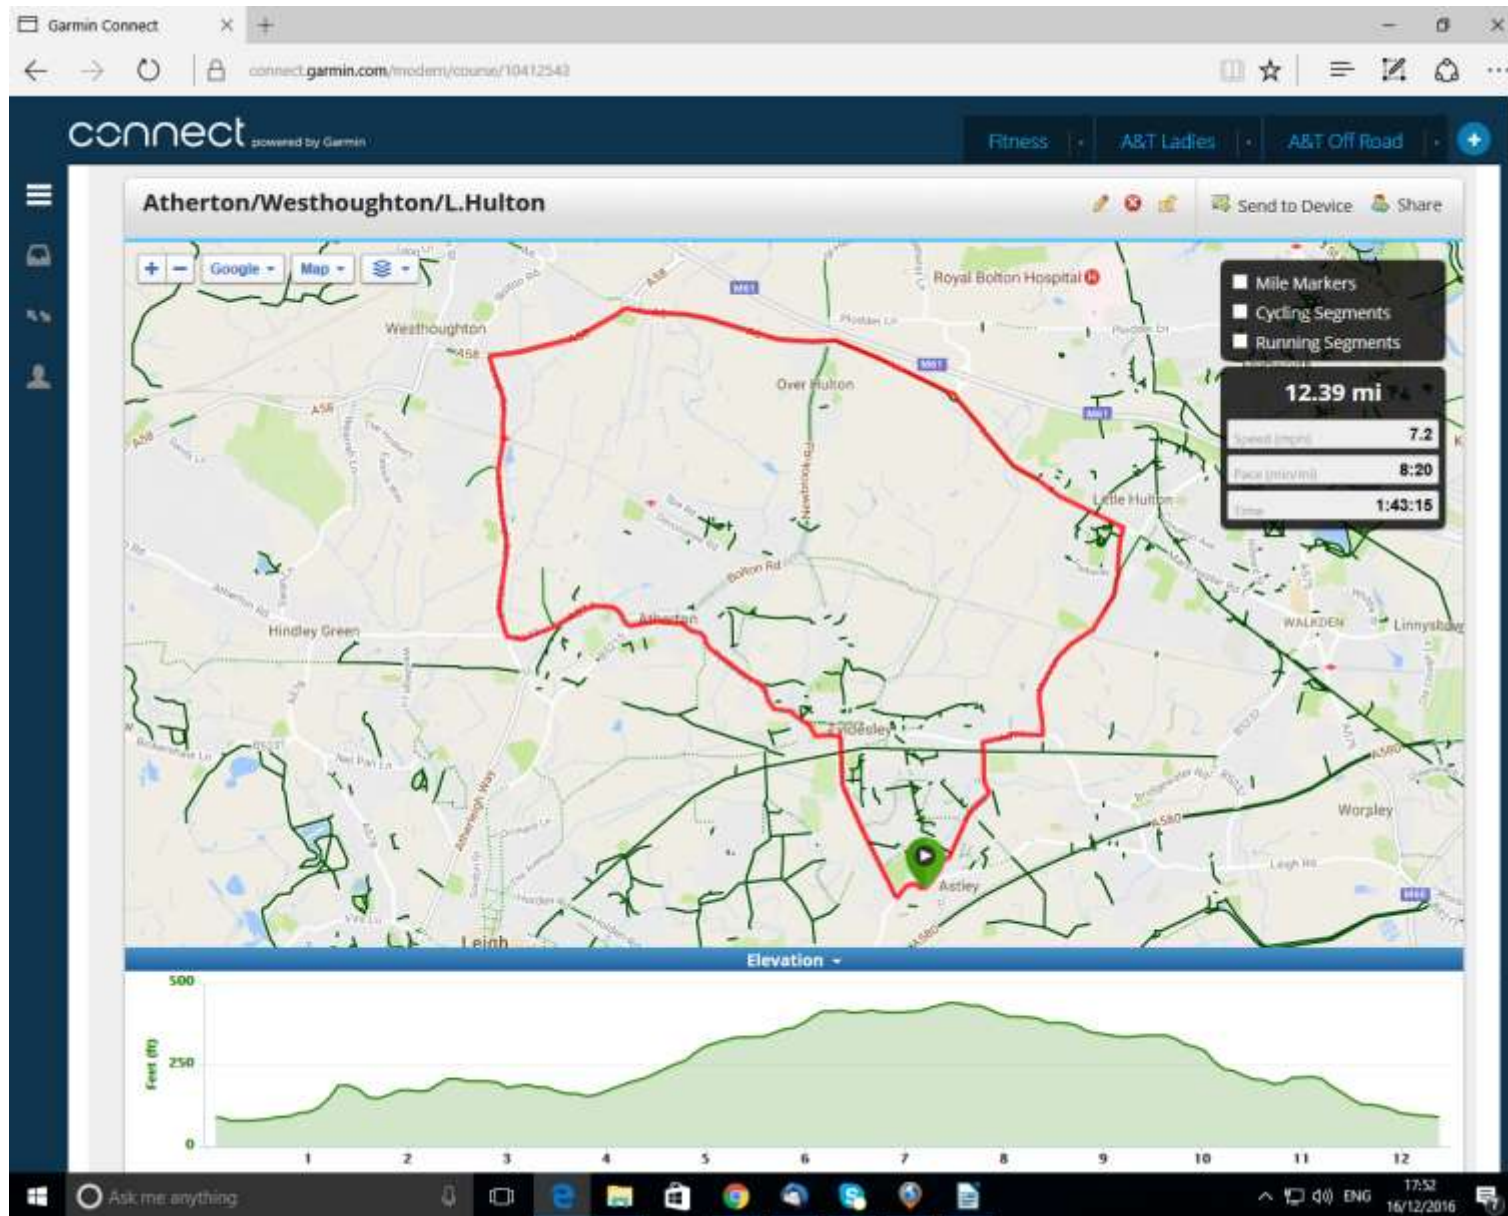

ASTLEY TO IRLAM STATION & RETURN (ROAD)

ASTLEY TO ASTLEY MOSS & LOWTON & RETURN (Bull's Head)

ASTLEY TO ATHERTON / WESTHOUGHTON / LITTLE HULTON CIRCULAR & RETURN (Bull's Head)

ASTLEY TO BURTONWOOD & RETURN (Bull's Head to Woody's Cafe)

ASTLEY TO DUNHAM MASSEY & RETURN (Bull's Head to Hall & Gardens)

ASTLEY TO GLAZEBURY / RAINFORD CIRCULAR & RETURN (Bull's Head)

ASTLEY TO GREAT BUDWORTH & RETURN (Bull's Head to George & Dragon)

ASTLEY TO HOLLINS GREEN & RETURN (Bull's Head to Black Swan)

ASTLEY TO LOWTON / CROFT CIRCULAR & RETURN (Bull's Head)

ASTLEY TO LOWTON / CULCHETH CIRCULAR & RETURN (Bull's Head)

ASTLEY TO LYMM & RETURN (Bull's Head to Dam)

ASTLEY TO MARTON & RETURN (Bull's Head to Chapeau Cafe)

ASTLEY TO MOBBERLEY & RETURN (Bull's Head to Barnshaw Smithy)