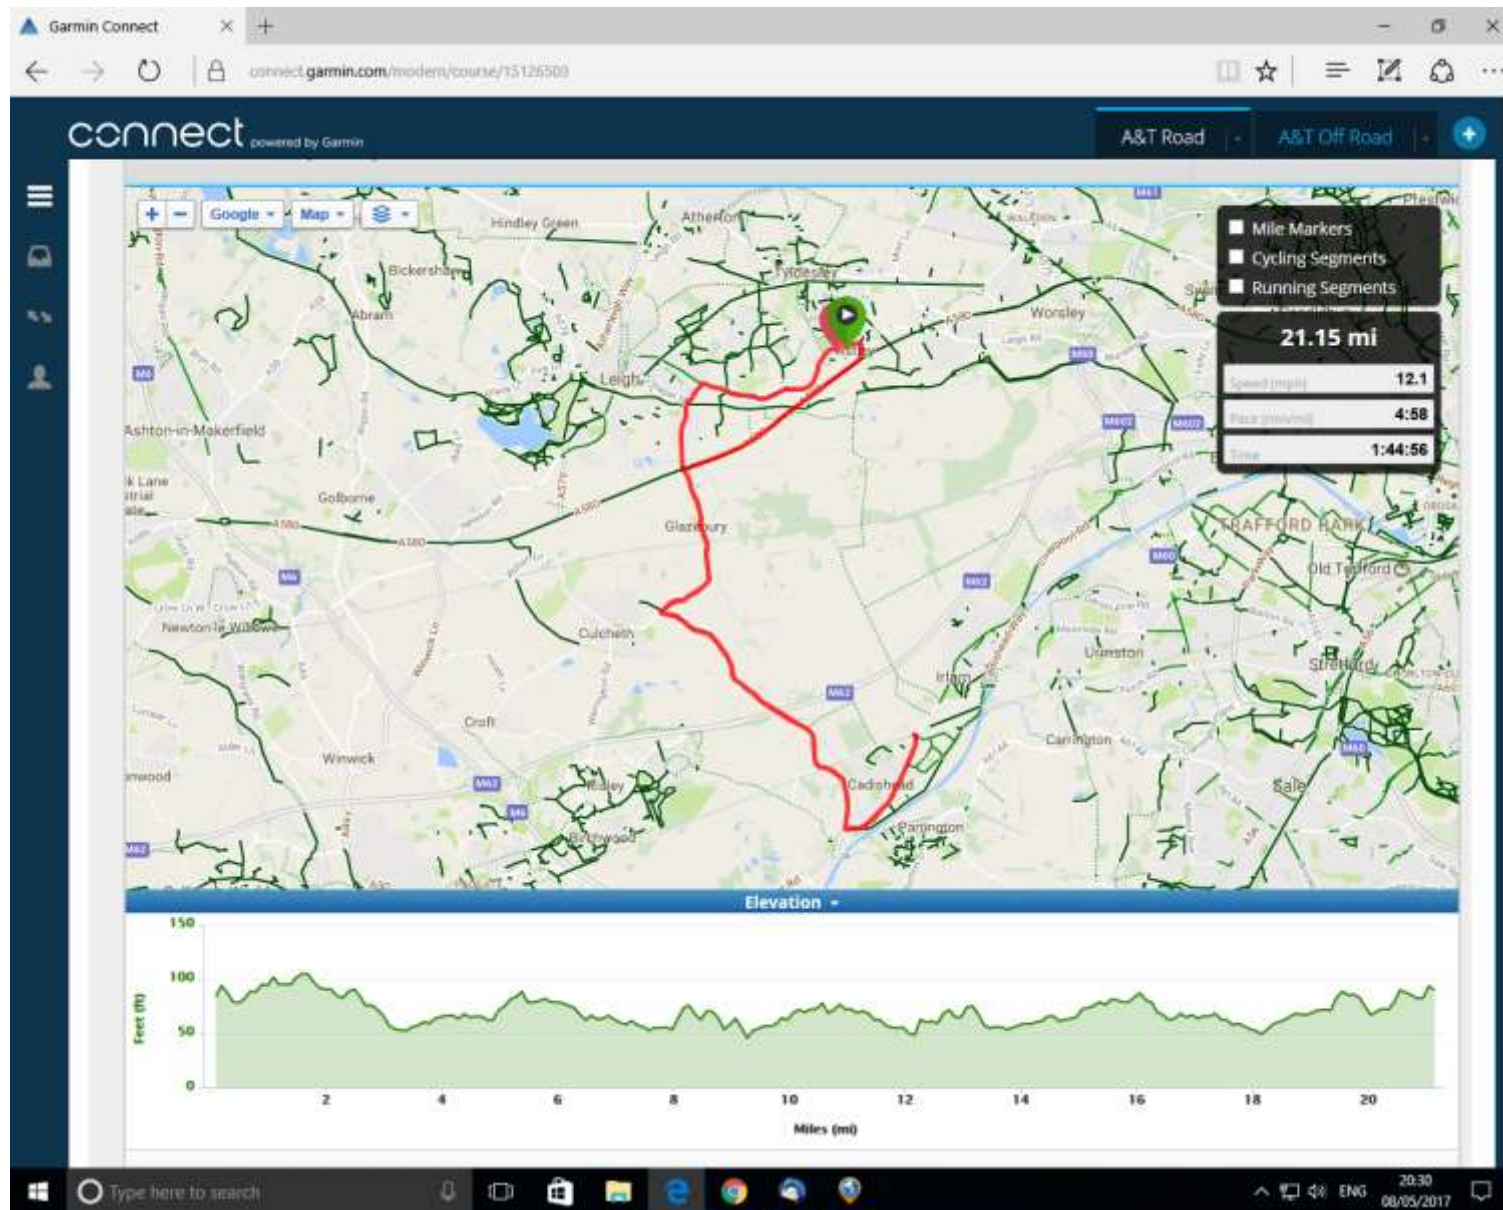

ASTLEY TO IRLAM STATION & RETURN (ROAD)

ASTLEY TO ASTLEY MOSS & LOWTON & RETURN (Bull's Head)

ASTLEY TO ATHERTON / WESTHOUGHTON / LITTLE HULTON CIRCULAR & RETURN (Bull's Head)

ASTLEY TO BURTONWOOD & RETURN (Bull's Head to Woody's Cafe)

ASTLEY TO DUNHAM MASSEY & RETURN (Bull's Head to Hall & Gardens)

ASTLEY TO GLAZEBURY / RAINFORD CIRCULAR & RETURN (Bull's Head)

ASTLEY TO GREAT BUDWORTH & RETURN (Bull's Head to George & Dragon)

ASTLEY TO HOLLINS GREEN & RETURN (Bull's Head to Black Swan)

ASTLEY TO LOWTON / CROFT CIRCULAR & RETURN (Bull's Head)

ASTLEY TO LOWTON / CULCHETH CIRCULAR & RETURN (Bull's Head)

ASTLEY TO LYMM & RETURN (Bull's Head to Dam)

ASTLEY TO MARTON & RETURN (Bull's Head to Chapeau Cafe)

ASTLEY TO MOBBERLEY & RETURN (Bull's Head to Barnshaw Smithy)