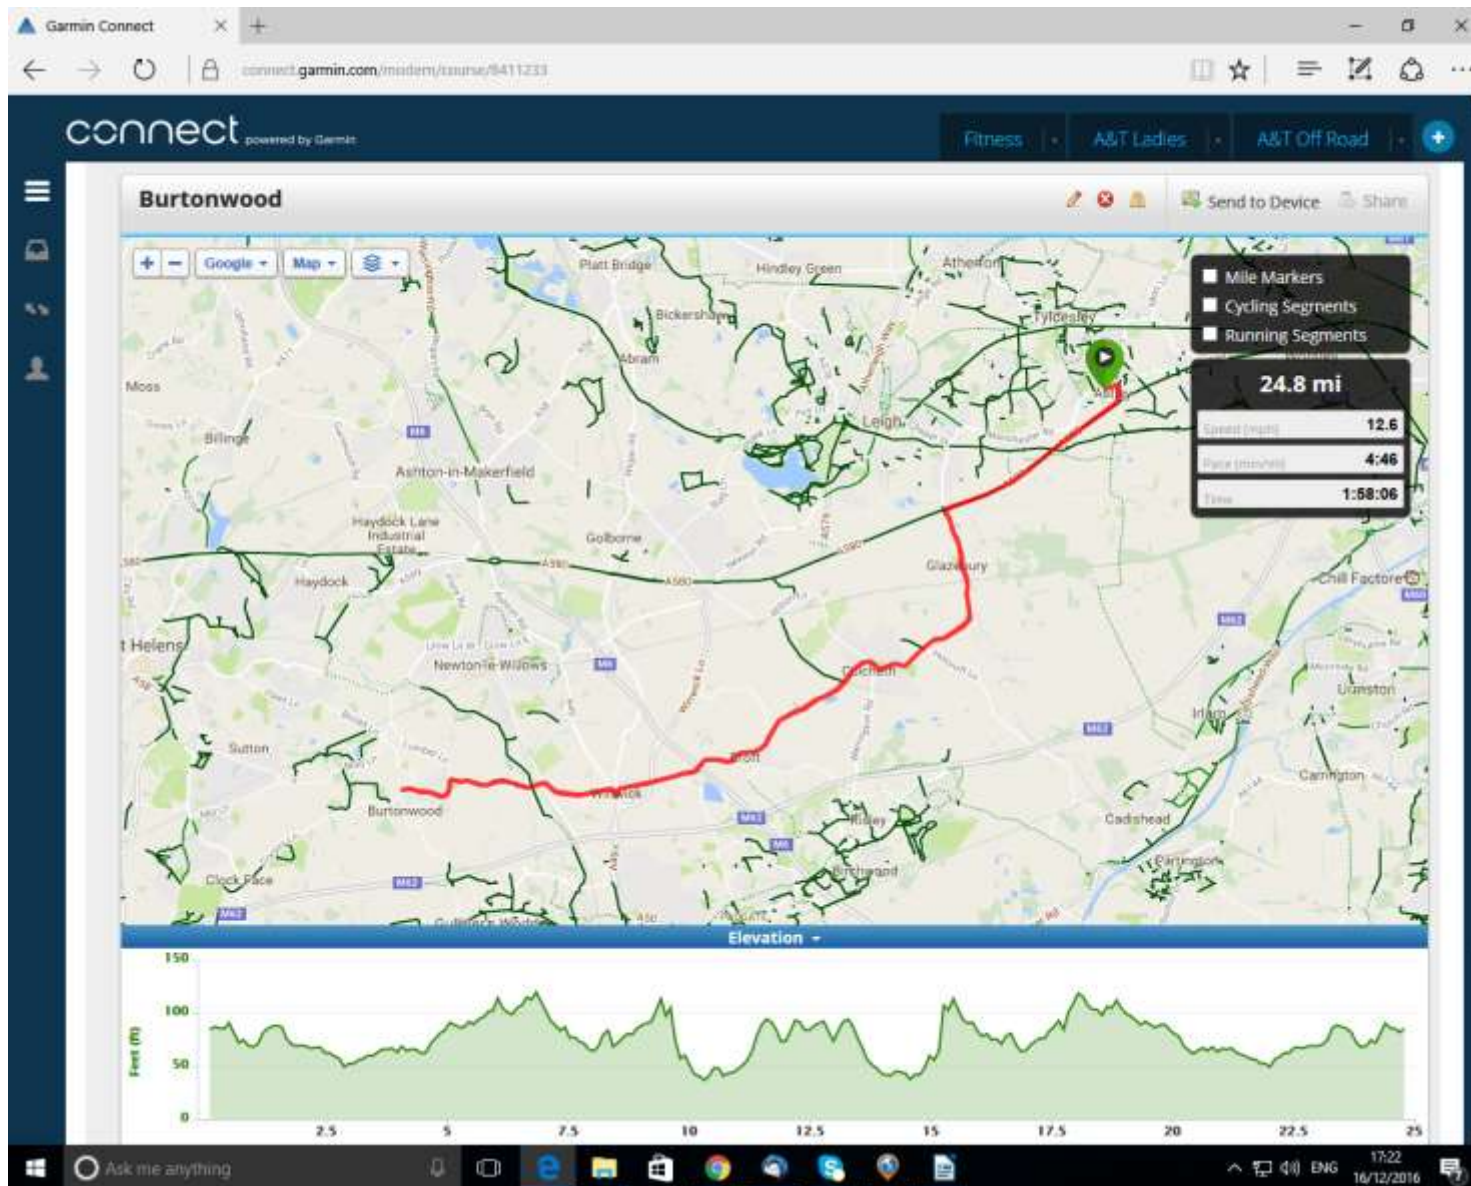

ASTLEY TO IRLAM STATION & RETURN (ROAD)

ASTLEY TO ASTLEY MOSS & LOWTON & RETURN (Bull's Head)

ASTLEY TO ATHERTON / WESTHOUGHTON / LITTLE HULTON CIRCULAR & RETURN (Bull's Head)

ASTLEY TO BURTONWOOD & RETURN (Bull's Head to Woody's Cafe)

ASTLEY TO DUNHAM MASSEY & RETURN (Bull's Head to Hall & Gardens)

ASTLEY TO GLAZEBURY / RAINFORD CIRCULAR & RETURN (Bull's Head)

ASTLEY TO GREAT BUDWORTH & RETURN (Bull's Head to George & Dragon)

ASTLEY TO HOLLINS GREEN & RETURN (Bull's Head to Black Swan)

ASTLEY TO LOWTON / CROFT CIRCULAR & RETURN (Bull's Head)

ASTLEY TO LOWTON / CULCHETH CIRCULAR & RETURN (Bull's Head)

ASTLEY TO LYMM & RETURN (Bull's Head to Dam)

ASTLEY TO MARTON & RETURN (Bull's Head to Chapeau Cafe)

ASTLEY TO MOBBERLEY & RETURN (Bull's Head to Barnshaw Smithy)