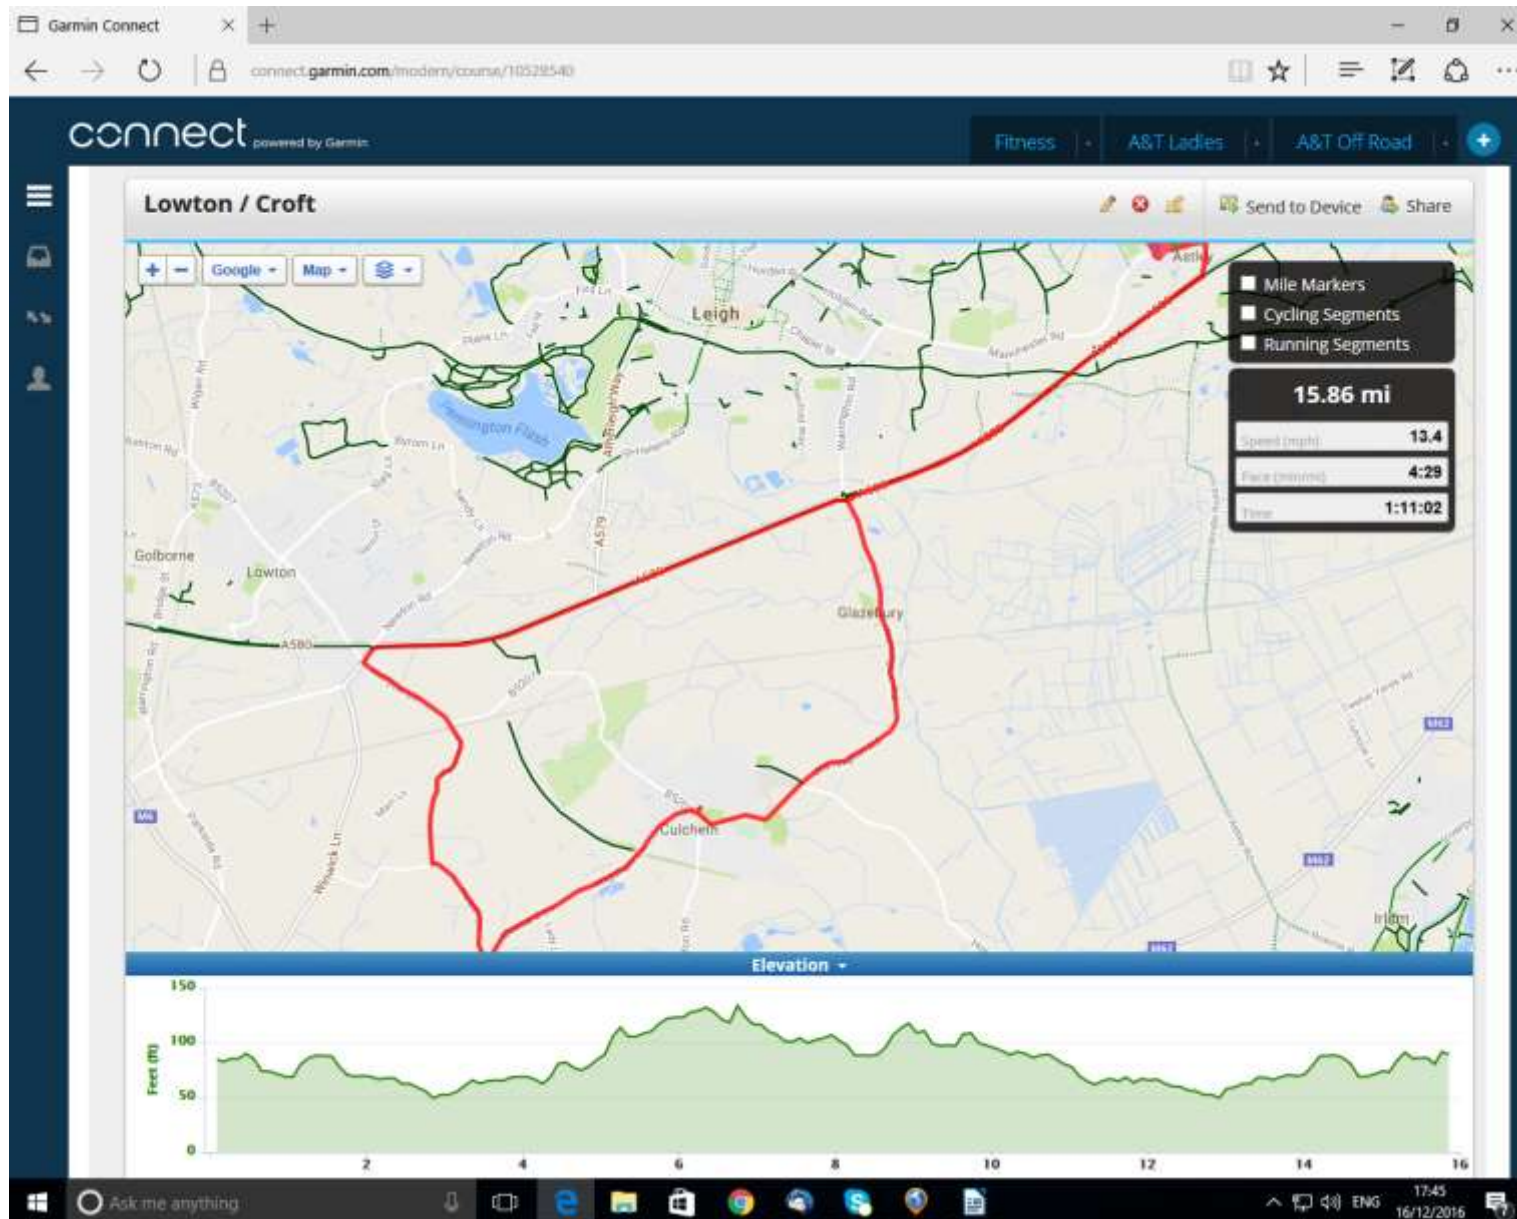

ASTLEY TO DUNHAM MASSEY & RETURN (Bull's Head to Hall & Gardens)

ASTLEY TO GLAZEBURY / RAINFORD CIRCULAR & RETURN (Bull's Head)

ASTLEY TO GREAT BUDWORTH & RETURN (Bull's Head to George & Dragon)

ASTLEY TO HOLLINS GREEN & RETURN (Bull's Head to Black Swan)

ASTLEY TO LOWTON / CROFT CIRCULAR & RETURN (Bull's Head)

ASTLEY TO LOWTON / CULCHETH CIRCULAR & RETURN (Bull's Head)

ASTLEY TO LYMM & RETURN (Bull's Head to Dam)

ASTLEY TO MARTON & RETURN (Bull's Head to Chapeau Cafe)

ASTLEY TO MOBBERLEY & RETURN (Bull's Head to Barnshaw Smithy)