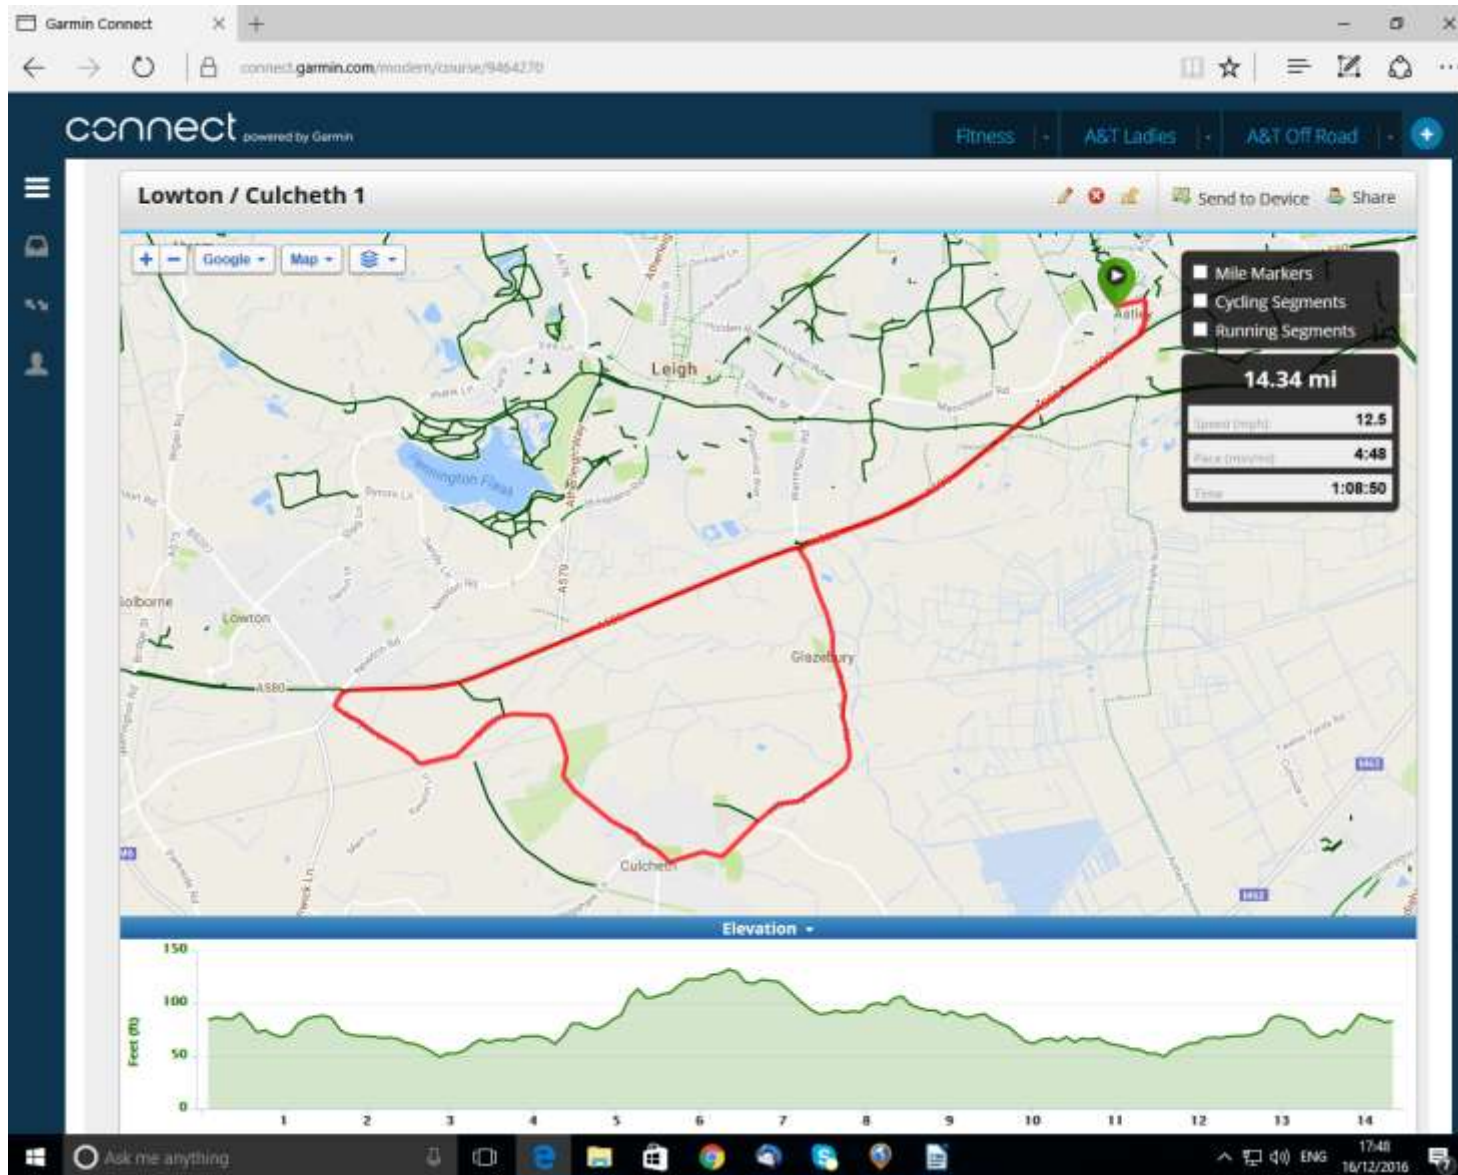

ASTLEY TO DUNHAM MASSEY & RETURN (Bull's Head to Hall & Gardens)

ASTLEY TO GLAZEBURY / RAINFORD CIRCULAR & RETURN (Bull's Head)

ASTLEY TO GREAT BUDWORTH & RETURN (Bull's Head to George & Dragon)

ASTLEY TO HOLLINS GREEN & RETURN (Bull's Head to Black Swan)

ASTLEY TO LOWTON / CROFT CIRCULAR & RETURN (Bull's Head)

ASTLEY TO LOWTON / CULCHETH CIRCULAR & RETURN (Bull's Head)

ASTLEY TO LYMM & RETURN (Bull's Head to Dam)

ASTLEY TO MARTON & RETURN (Bull's Head to Chapeau Cafe)

ASTLEY TO MOBBERLEY & RETURN (Bull's Head to Barnshaw Smithy)