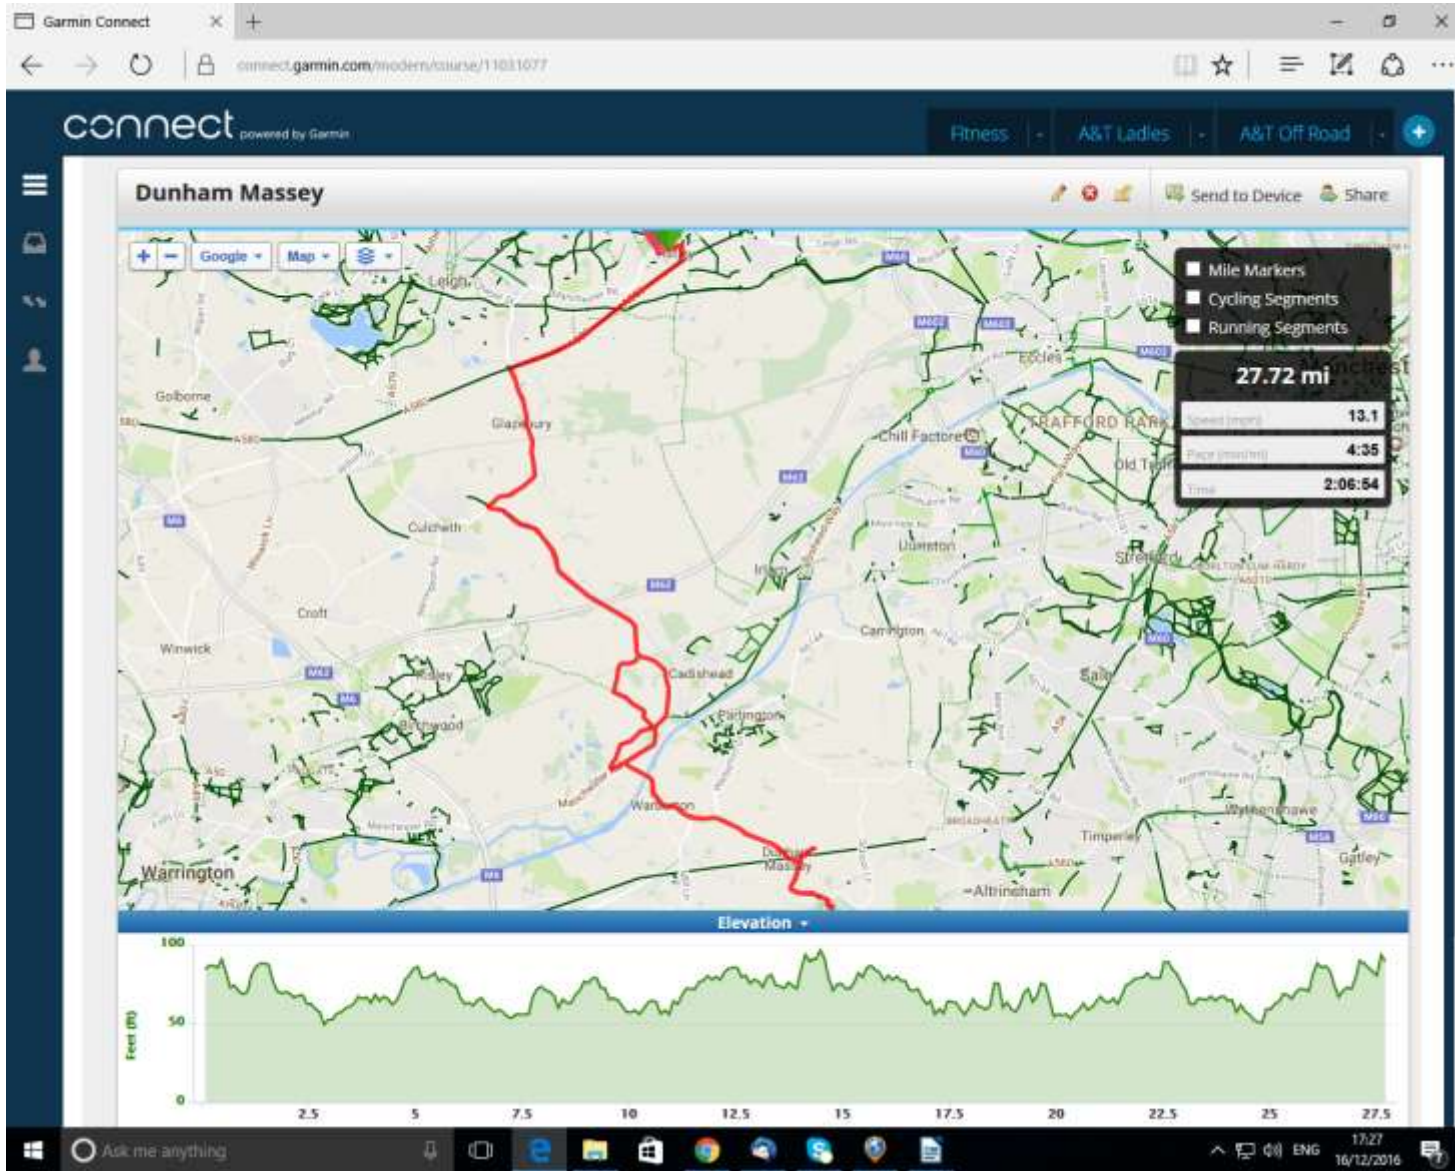

ASTLEY TO IRLAM STATION & RETURN (ROAD)

ASTLEY TO ASTLEY MOSS & LOWTON & RETURN (Bull's Head)

ASTLEY TO ATHERTON / WESTHOUGHTON / LITTLE HULTON CIRCULAR & RETURN (Bull's Head)

ASTLEY TO BURTONWOOD & RETURN (Bull's Head to Woody's Cafe)

ASTLEY TO DUNHAM MASSEY & RETURN (Bull's Head to Hall & Gardens)

ASTLEY TO GLAZEBURY / RAINFORD CIRCULAR & RETURN (Bull's Head)

ASTLEY TO GREAT BUDWORTH & RETURN (Bull's Head to George & Dragon)

ASTLEY TO HOLLINS GREEN & RETURN (Bull's Head to Black Swan)

ASTLEY TO LOWTON / CROFT CIRCULAR & RETURN (Bull's Head)

ASTLEY TO LOWTON / CULCHETH CIRCULAR & RETURN (Bull's Head)

ASTLEY TO LYMM & RETURN (Bull's Head to Dam)

ASTLEY TO MARTON & RETURN (Bull's Head to Chapeau Cafe)

ASTLEY TO MOBBERLEY & RETURN (Bull's Head to Barnshaw Smithy)