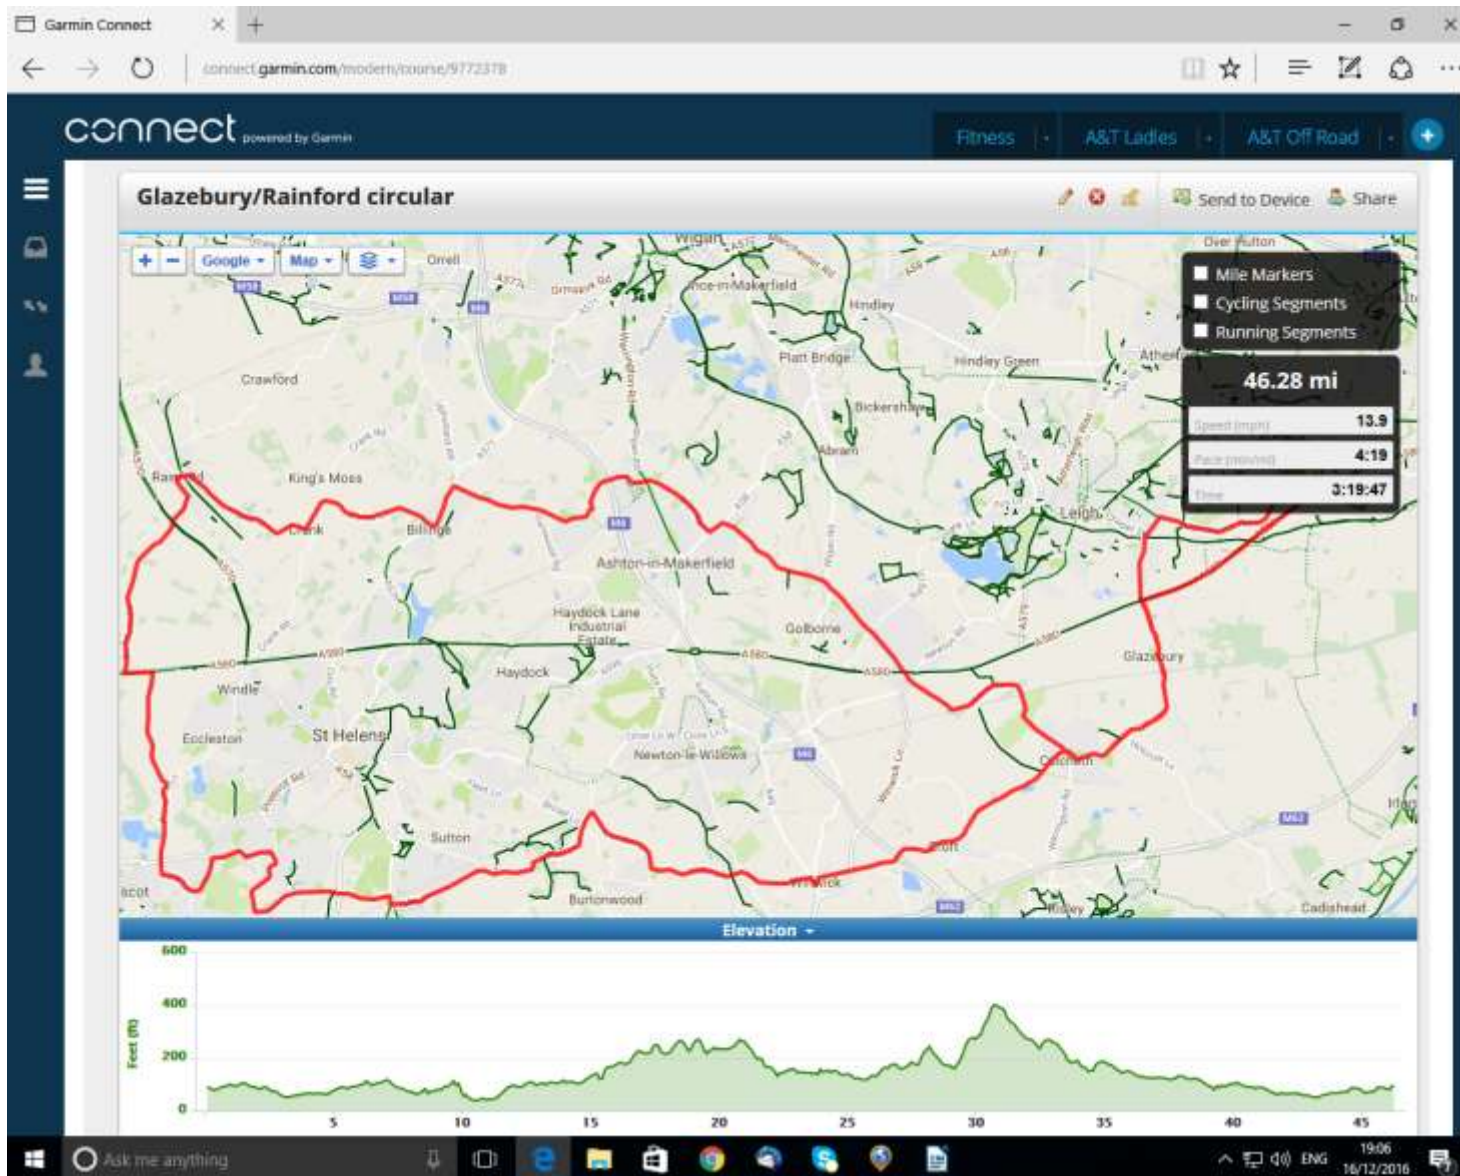

ASTLEY TO IRLAM STATION & RETURN (ROAD)

ASTLEY TO ASTLEY MOSS & LOWTON & RETURN (Bull's Head)

ASTLEY TO ATHERTON / WESTHOUGHTON / LITTLE HULTON CIRCULAR & RETURN (Bull's Head)

ASTLEY TO BURTONWOOD & RETURN (Bull's Head to Woody's Cafe)

ASTLEY TO DUNHAM MASSEY & RETURN (Bull's Head to Hall & Gardens)

ASTLEY TO GLAZEBURY / RAINFORD CIRCULAR & RETURN (Bull's Head)

ASTLEY TO GREAT BUDWORTH & RETURN (Bull's Head to George & Dragon)

ASTLEY TO HOLLINS GREEN & RETURN (Bull's Head to Black Swan)

ASTLEY TO LOWTON / CROFT CIRCULAR & RETURN (Bull's Head)

ASTLEY TO LOWTON / CULCHETH CIRCULAR & RETURN (Bull's Head)

ASTLEY TO LYMM & RETURN (Bull's Head to Dam)

ASTLEY TO MARTON & RETURN (Bull's Head to Chapeau Cafe)

ASTLEY TO MOBBERLEY & RETURN (Bull's Head to Barnshaw Smithy)