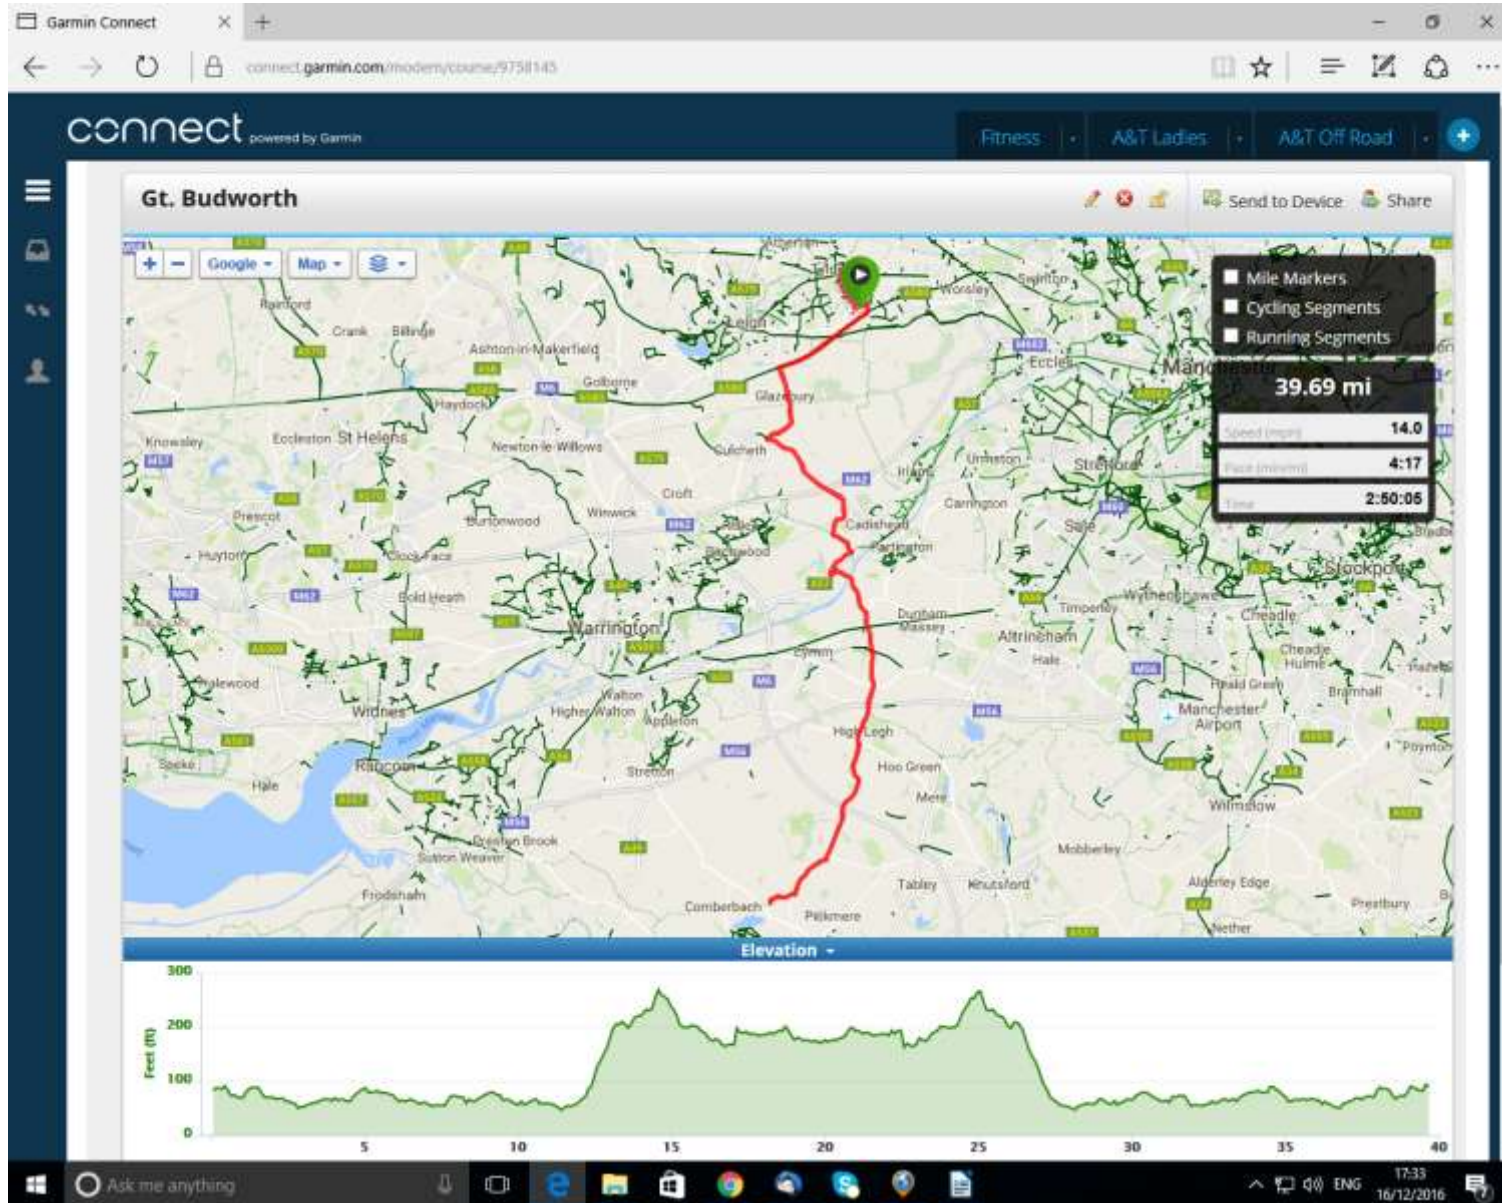

ASTLEY TO IRLAM STATION & RETURN (ROAD)

ASTLEY TO ASTLEY MOSS & LOWTON & RETURN (Bull's Head)

ASTLEY TO ATHERTON / WESTHOUGHTON / LITTLE HULTON CIRCULAR & RETURN (Bull's Head)

ASTLEY TO BURTONWOOD & RETURN (Bull's Head to Woody's Cafe)

ASTLEY TO DUNHAM MASSEY & RETURN (Bull's Head to Hall & Gardens)

ASTLEY TO GLAZEBURY / RAINFORD CIRCULAR & RETURN (Bull's Head)

ASTLEY TO GREAT BUDWORTH & RETURN (Bull's Head to George & Dragon)

ASTLEY TO HOLLINS GREEN & RETURN (Bull's Head to Black Swan)

ASTLEY TO LOWTON / CROFT CIRCULAR & RETURN (Bull's Head)

ASTLEY TO LOWTON / CULCHETH CIRCULAR & RETURN (Bull's Head)

ASTLEY TO LYMM & RETURN (Bull's Head to Dam)

ASTLEY TO MARTON & RETURN (Bull's Head to Chapeau Cafe)

ASTLEY TO MOBBERLEY & RETURN (Bull's Head to Barnshaw Smithy)