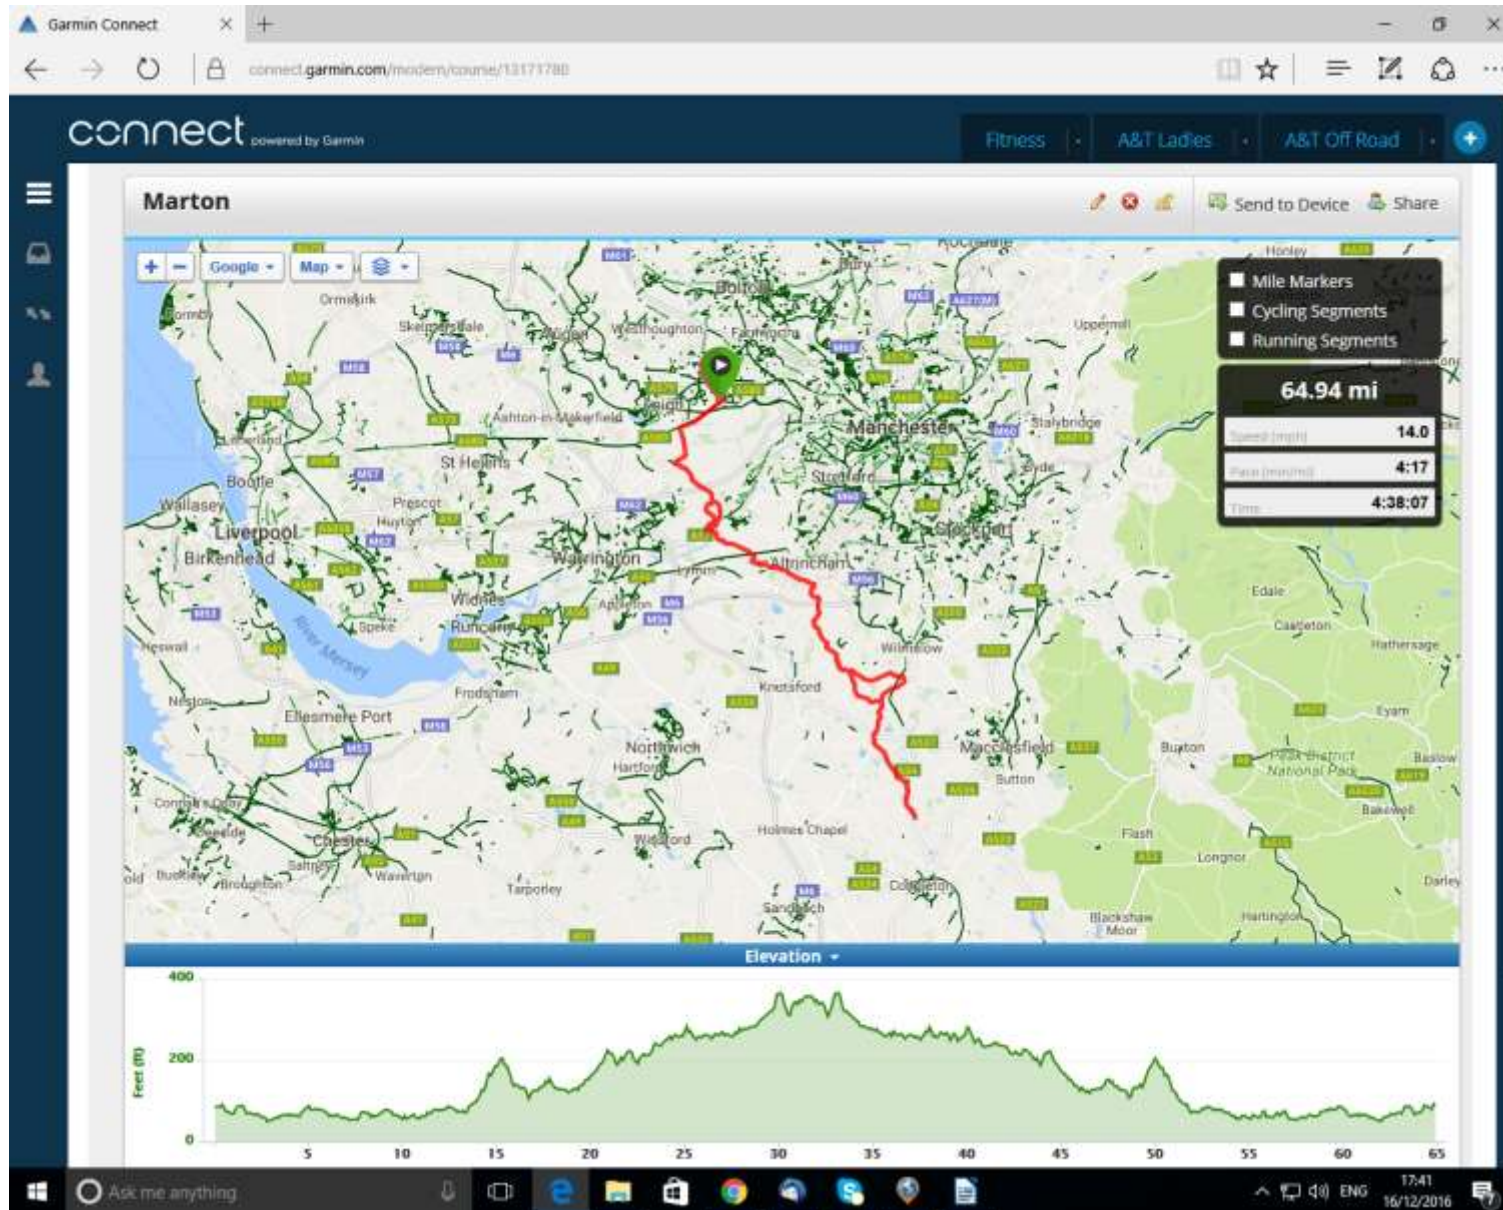

ASTLEY TO IRLAM STATION & RETURN (ROAD)

ASTLEY TO ASTLEY MOSS & LOWTON & RETURN (Bull's Head)

ASTLEY TO ATHERTON / WESTHOUGHTON / LITTLE HULTON CIRCULAR & RETURN (Bull's Head)

ASTLEY TO BURTONWOOD & RETURN (Bull's Head to Woody's Cafe)

ASTLEY TO DUNHAM MASSEY & RETURN (Bull's Head to Hall & Gardens)

ASTLEY TO GLAZEBURY / RAINFORD CIRCULAR & RETURN (Bull's Head)

ASTLEY TO GREAT BUDWORTH & RETURN (Bull's Head to George & Dragon)

ASTLEY TO HOLLINS GREEN & RETURN (Bull's Head to Black Swan)

ASTLEY TO LOWTON / CROFT CIRCULAR & RETURN (Bull's Head)

ASTLEY TO LOWTON / CULCHETH CIRCULAR & RETURN (Bull's Head)

ASTLEY TO LYMM & RETURN (Bull's Head to Dam)

ASTLEY TO MARTON & RETURN (Bull's Head to Chapeau Cafe)

ASTLEY TO MOBBERLEY & RETURN (Bull's Head to Barnshaw Smithy)